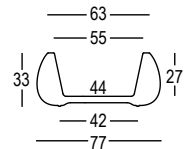

T BALL POT

DESIGN ALBERTO BROGLIATO

Material: Polietilene / Polyethylene

Capacity: Lt 51

Gross Weight: Kg 9,3

Use: **INDOOR / OUTDOOR**

COLORI BASE / BASIC COLOURS

ART. 6248 | T BALL POT