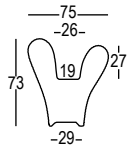

TAMBO

DESIGN LUCA NICHETTO

Material: Polietilene / Polyethylene

Capacity: Lt 13

Gross Weight: Kg 10,2

Use: **INDOOR / OUTDOOR**

COLORI BASE / BASIC COLOURS

ART. 6222 | TAMBO