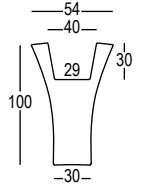

SHOCK

DESIGN ALBERTO BROGLIATO

Material: Polietilene / Polyethylene

Capacity: Lt 28

Gross Weight: Kg 11,7

Use: **INDOOR / OUTDOOR**

COLORI BASE / BASIC COLOURS

ART. 6204 | SHOCK