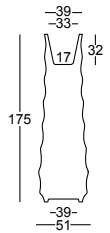

COLORI BASE / BASIC COLOURS

ART. 6235 | ROO

C2 Bianco C2
White C2

69 Avorio
Ivory

86 Verde acido
Acid green

87 Nero perla
Pearl black

LACCATI / LACQUERED

ART. 6535 | ROO

D3 Bianco perla
Pearl white

07 Nero
Black

METALLIZZATI / METALLIZED

ART. 6835 | ROO

E7 Oro
Gold