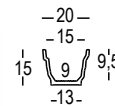

Irregular style vase. In the Milanese dialect, “rebelot” means “chaos” and that is the apparent chaotic change of plans that characterizes the shape. The availability of 5 different formats, makes it ideal for plants or different size plant decorations. The maxi version is particularly suitable for halls of community environments or outdoors.

REBELOT

DESIGN MATTEO RAGNI

Material: Polietilene / Polyethylene

Capacity: Lt 1,2 - 25 - 46 - 76 - 904

Gross Weight: Kg 0,6 - 2,6 - 3,7 - 5,6 - 48,6

Use: **INDOOR / OUTDOOR**

MINI REBELOT

REBELOT 45