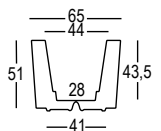

MORE

DESIGN E3P DESIGN DEPT.

Material: Polietilene / Polyethylene

Capacity: Lt 49

Gross Weight: Kg 11,1

Use: **INDOOR / OUTDOOR**

COLORI BASE / BASIC COLOURS

ART. 6244 | MORE