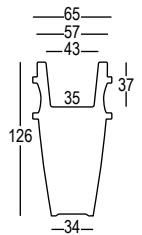

COLORI BASE / BASIC COLOURS

ART. 6226 | HUMPREY

C2 Bianco C2
White C2

69 Avorio
Ivory

86 Verde acido
Acid green

87 Nero perla
Pearl black

LACCATI / LACQUERED

ART. 6526 | HUMPREY

03 Bianco
White

07 Nero
Black

86 Verde acido
Acid green

METALLIZZATI / METALLIZED

ART. 6826 | HUMPREY

C8 Argento
Silver