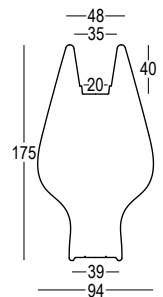

COLORI BASE / BASIC COLOURS

ART. 6269 | HARBO

A2 Verde A2
Green A2

C2 Bianco C2
White C2

86 Verde acido
Acid green

LACCATI / LACQUERED

ART. 6569 | HARBO

D7 Rosso oriente
Orient red

03 Bianco
White

86 Verde acido
Acid green

METALLIZZATI / METALLIZED