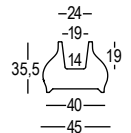

Material: Polietilene / Polyethylene

Capacity: Lt 4

Gross Weight: Kg 4

Use: **INDOOR / OUTDOOR**

COLORI BASE / BASIC COLOURS

ART. 6237 | FUZZY POT

- B2  Rosa
Pink
- C2  Bianco C2
White C2
- C9  Giallo curry
Curry yellow
- 69  Avorio
Ivory
- 87  Nero perla
Pearl black