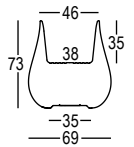

DROP

DESIGN EMMANEL BABLED

Material: Polietilene / Polyethylene

Capacity: Lt 47

Gross Weight: Kg 11,2

Use: **INDOOR / OUTDOOR**

COLORI BASE / BASIC COLOURS

ART. 6254 | DROP