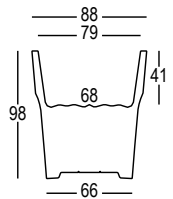

CUBALIBRE

DESIGN GIULIO IACCHETTI

Material: Polietilene / Polyethylene

Capacity: Lt 176

Gross Weight: Kg 26,4

Use: **INDOOR / OUTDOOR**

COLORI BASE / BASIC COLOURS

ART. 6223 | CUBALIBRE