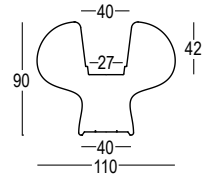

COLORI BASE / BASIC COLOURS

ART. 6270 | BOYO

A2 Verde A2
Green A2

C2 Bianco C2
White C2

86 Verde acido
Acid green

LACCATI / LACQUERED

ART. 6570 | BOYO

D7 Rosso oriente
Orient red

03 Bianco
White

86 Verde acido
Acid green

METALLIZZATI / METALLIZED