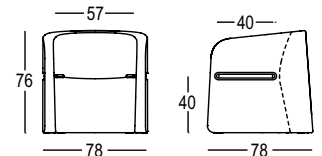

## TALEA CHAIR

DESIGN MARCO ZITO

Materials:

Polietilene / Polyethylene

Seduta in tessuto / Fabric seating

Seduta in legno / Wood seating

Gross Weight: Kg 27,7 - 31,2

Use: **INDOOR / OUTDOOR**