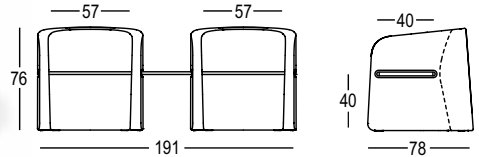

## TALEA BENCH

DESIGN MARCO ZITO

**Materials:**

Polietilene / Polyethylene

Seduta in legno / Wood seating

Gross Weight: Kg 64,9

Use: **INDOOR / OUTDOOR**