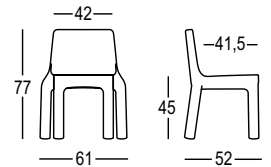

*Chair that uses the rotomoulding technique. Stackable, solid, ideal for outdoor use: are the characteristics of a chair by the archetype apparent simplicity that fits well in domestic or public spaces. Matching to "Simple Table".*

## SIMPLE CHAIR

DESIGN JOEVELLUTO (JMLT) +  
EDDY ANTONELLO

Material: Polietilene / Polyethylene

Gross Weight: Kg 9,8

Use: **INDOOR / OUTDOOR**