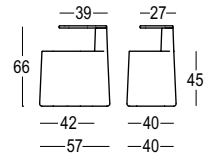

**COLORI BASE /
BASIC COLOURS**

ART. 6271 | SAT

PIANO LEGNO / WOODEN TOP

C2 Bianco C2
White C2

C7 Grigio C7
Grey C7

G9 Tortora
Tortora

**LACCATI /
LACQUERED**

ART. 6298 | SAT

PIANO NERO HPL / BLACK HPL TOP

C2 Bianco C2 - Nero
White C2 - Black

C7 Grigio C7 - Nero
Grey C7 - Black

G9 Tortora - Nero
Tortora - Black

**METALLIZZATI /
METALLIZED**

ART. 6297 | SAT

PIANO BIANCO HPL / WHITE HPL TOP

C2 Bianco C2 - Bianco
White C2 - White

C7 Grigio C7 - Bianco
Grey C7 - White

G9 Tortora - Bianco
Tortora - White