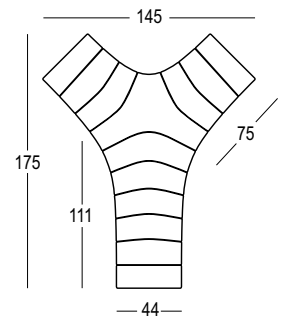

## JETLAG

DESIGN CÉDRIC RAGOT

Material: Polietilene / Polyethylene

Gross Weight: Kg 41,5

Use: **INDOOR / OUTDOOR**

Details:  
Completo di Kit di fissaggio / With Fixing kit

Accessories:  
Sistema di fissaggio a terra / Fixing kit system  
Art. A4449

# STANDARD COMPOSITIONS

---

**Articoli / Articles**

Jetlag - 2 pz / pcs

**Dimensioni / Dimensions**

350 x 145 x 42 H

---

**Articoli / Articles**

Jetlag - 2 pz / pcs

**Dimensioni / Dimensions**

344 x 170 x 42 H

---

**Articoli / Articles**

Jetlag - 4 pz / pcs

**Dimensioni / Dimensions**

434 x 434 x 42 H

---

**Articoli / Articles**

Jetlag - 4 pz / pcs

**Dimensioni / Dimensions**

300 x 657 x 42 H

---