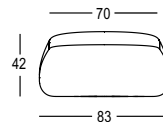

The Sunlounge completes the family of "Gumball" furnishing accessories.

GUMBALL SUNLOUNGE

DESIGN ALBERTO BROGLIATO

Material: Polietilene / Polyethylene

Gross Weight: Kg 32,2

Use: **INDOOR / OUTDOOR**

COLORI BASE / BASIC COLOURS