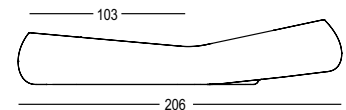

The Sunlounge completes the family of "Gumball" furnishing accessories.

GUMBALL SUNLOUNGE

DESIGN ALBERTO BROGLIATO

Material: Polietilene / Polyethylene

Gross Weight: Kg 32,2

Use: **INDOOR / OUTDOOR**

COLORI BASE / BASIC COLOURS