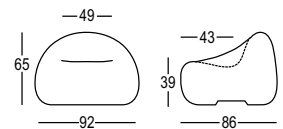

## GUMBALL ARMCHAIR

DESIGN ALBERTO BROGLIATO

Material: Polietilene / Polyethylene

Gross Weight HARD material: Kg 17,5

Gross Weight SPECIAL ED. material: Kg 25,2

Use: **INDOOR / OUTDOOR**