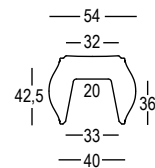

## FUZZY STOOL

DESIGN EDDY ANTONELLO

Material: Polietilene / Polyethylene

Capacity: Lt 18

Gross Weight: Kg 6,9

Use: **INDOOR / OUTDOOR**