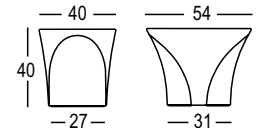

COLORI BASE / BASIC COLOURS

ART. 6241 | ENTA

C2 Bianco C2
White C2

L4 Rosmarino
Rosemary

74 Fucsia
Fuchsia

86 Verde acido
Acid green

87 Nero perla
Pearl black

LACCATI / LACQUERED

ART. 6541 | ENTA

D7 Rosso oriente
Orient red

03 Bianco
White

07 Nero
Black

METALLIZZATI / METALLIZED

ART. 6841 | ENTA

E8 Caffè
Coffee