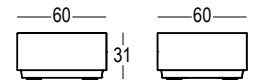

BIG CUT TABLE

DESIGN MATALI CRASSET

Material: Polietilene / Polyethylene

Gross Weight: Kg 9,5

Use: **INDOOR / OUTDOOR**

Details:

Piedini regolabili / Adjustable feet

Completo di Kit di fissaggio / With Fixing kit

COLORI BASE / BASIC COLOURS

ART. 6282 | **BIG CUT TABLE**

C2 Bianco C2
White C2

G9 Tortora
Tortora

98 Neutro
Neutral

GOLDEN RUST

ART. 6282 | **BIG CUT TABLE**

INDOOR / OUTDOOR