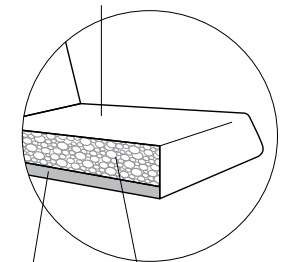

Layer interno drenante in DryFeel S /
Inner drying layer made with DryFeel S

Layer interno isolante in EVA a cella chiusa /
Inner insulating layer made with close cells EVA