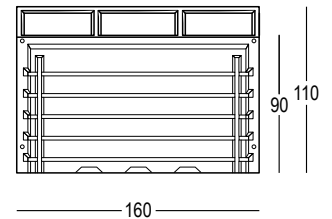

COLORI BASE / BASIC COLOURS

ART. 6277 | BARTOLOMEO

C2 ☐ Bianco C2
White C2