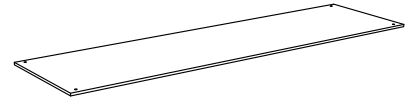

BARTOLOMEO PIANO / TOP

DESIGN JOEVELLUTO (JVL.T)

Material:
Polietilene alimentare / *FDA polyethylene*

Gross Weight: Kg 7,5

Use: **INDOOR / OUTDOOR**

Details:
Completo di 4 viti in inox / *With 4 inox screws*

ART. A4400 | BARTOLOMEO PIANO / TOP

BARTOLOMEO KIT MENSOLA / SHELF KIT

DESIGN JOEVELLUTO (JVL.T)

Material:
Polietilene alimentare / *FDA polyethylene*
Alluminio / *Aluminum*

Gross Weight: Kg 9,5

Use: **INDOOR / OUTDOOR**