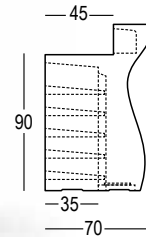

COLORI BASE / BASIC COLOURS

ART. 6277 | BARTOLOMEO

C2 ☐ Bianco C2
White C2