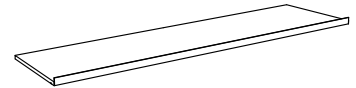

BARTOLOMEO KIT MENSOLA / SHELF KIT

DESIGN JOEVELLUTO (JVL.T)

Material:
Polietilene alimentare / *FDA polyethylene*
Alluminio / *Aluminum*

Gross Weight: Kg 9,5

Use: **INDOOR / OUTDOOR**

Details:
Completo di 2 viti / *With 2 screws*
Completo di profilo in alluminio /
With aluminum rod

ART. A4405 | BARTOLOMEO KIT MENSOLA / SHELF KIT