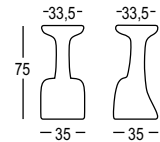

A family of products stems from a common root from which re-sprout and produce different forms that perform individual functions, so the pieces of this series share a base from which to sprout.

"Armillaria Stool" is a stool for public spaces made in rotomoulding, available in several colors. Especially suitable for public spaces and contract.

ARMILLARIA STOOL

DESIGN ODOARDO FIORAVANTI

Material: Polietilene / Polyethylene

Gross Weight: Kg 5,9

Use: **INDOOR / OUTDOOR**

COLORI BASE / BASIC COLOURS

ART. 6249 | ARMILLARIA STOOL

- C2 Bianco C2
White C2
- C9 Giallo Curry
Curry yellow
- G9 Tortora
Tortora
- 69 Avorio
Ivory
- 87 Nero perla
Pearl Black