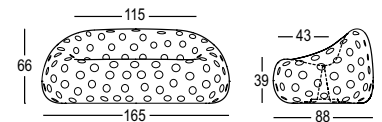

AIRBALL SOFA

DESIGN ALBERTO BROGLIATO

Material: Polietilene / Polyethylene

Gross Weight: Kg 30,4

Use: **INDOOR / OUTDOOR**

COLORI BASE / BASIC COLOURS

ART. 6283 | AIRBALL SOFA

RIGIDA / HARD